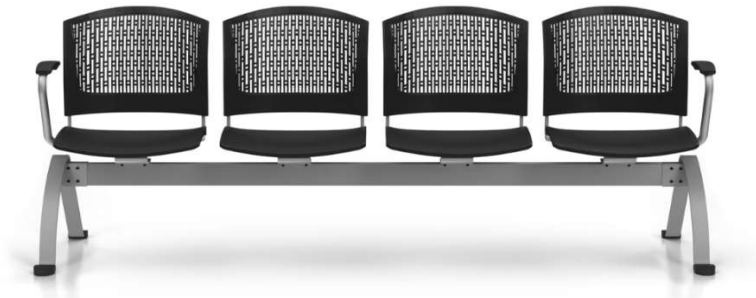

Last update on: 2025-01-17

Product	Discount	Qty Available
Chair with 4 legs (grey finish) plastic backrest Flashback (charcoal) or Headliner (black)	75%	176
Stool with 4 legs (grey finish) plastic backrest Flashback (charcoal) or Headliner (black)	75%	32

Product	Discount	Qty Available
Headliner black seats on beam (grey) 2, 3, or 4 seats	75%	30

Product	Discount	Qty Available
Olé chair natural shell	75%	70
Olé chair cocoa shell	75%	129

Product	Discount	Qty Available
Log stool black	75%	899
Log stool white	75%	358
Log stool red	75%	326

PRODUCT NOT AVAILABLE IN USA

Product	Discount	Qty Available
Soft chair medium backrest	75%	143
Soft chair high backrest	75%	94

Product	Discount	Qty Available
Genius chair black	75%	349
Genius chair white	75%	81

Product	Discount	Qty Available
Double extension arm support for 2 screens on surface (without pole) - black	75%	241
Double extension arm support for 2 screens on surface (without pole) - silver	75%	348
Double extension arm support for 1 screen with chrome pole – grey	75%	58
Double extension arm support for 1 screen with pole – white	75%	454
Double extension arm support for 1 screen with pole – black	75%	293
Double extension arm support for 1 screen with pole – silver	75%	453
Double extension arm for 2nd screen on pole - grey	75%	178
Double extension arm for 2nd screen on pole - white	75%	276
Double extension arm for 2nd screen on pole - black	75%	296
Double extension arm for 2nd screen on pole - silver	75%	327
Double extension arm support for 2 screens with chrome pole – grey	75%	232
Double extension arm support for 2 screens with pole – black	75%	445
Central arm for 3rd screen on pole - white	75%	503
Central arm for 3rd screen on pole - black	75%	239
Central arm for 3rd screen on pole - silver	75%	481
Set of 2 sliders for screen - white	75%	499
Set of 2 sliders for screen - black	75%	230
Set of 2 sliders for screen - silver	75%	498